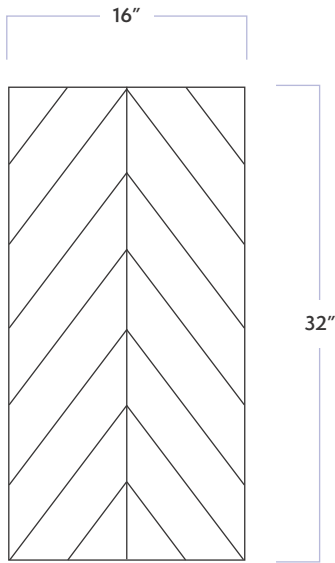

4D Chevron

DATE REVISED: APRIL 2024

WALKER ZANGER

MATERIAL	Ceramic
FINISH	Matte
THICKNESS	3/8"
SHEET SIZE	16" x 32"
COVERAGE SQFT/PIECE	3.4483 SqFt
MOUNTING	Loose

AVAILABLE COLORS

White

Deep Blue

RECOMMENDED USAGES