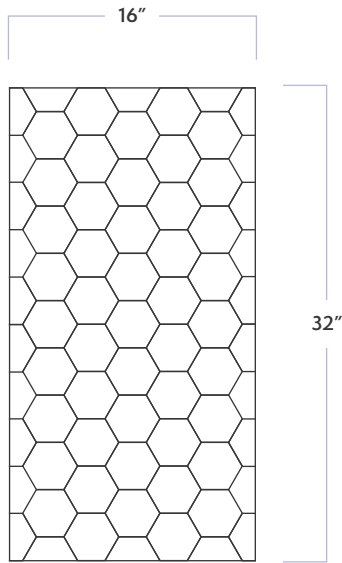

4D Hexagon

DATE REVISED: APRIL 2024

WALKER ZANGER

MATERIAL	Ceramic
FINISH	Matte
THICKNESS	3/8"
SHEET SIZE	16" x 32"
COVERAGE SQFT/PIECE	3.4483 SqFt
MOUNTING	Loose

AVAILABLE COLORS

White

RECOMMENDED USAGES

Commercial Exterior Wall

**4D
Hexagon**

DATE REVISED: APRIL 2024

5'-9"