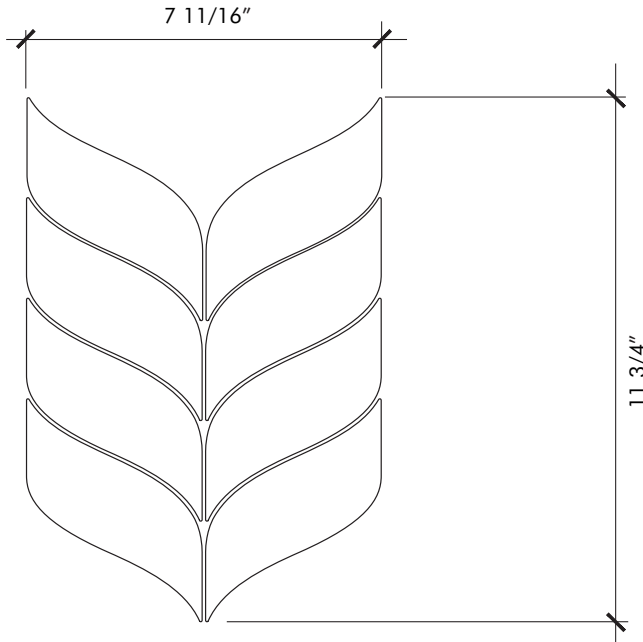

6TH AVENUE - Curved Chevron

Material	Ceramic
Finish	Gloss
Thickness	3/8"
Cut and Fill Size	7 11/16" x 8 7/8"
Square Feet/Piece	0.4785
Mounting	Mesh
Available Colors	
Fog Gloss	Pale Sky Gloss
Ice Blue Gloss	White Gloss
Marlin Blue Gloss	