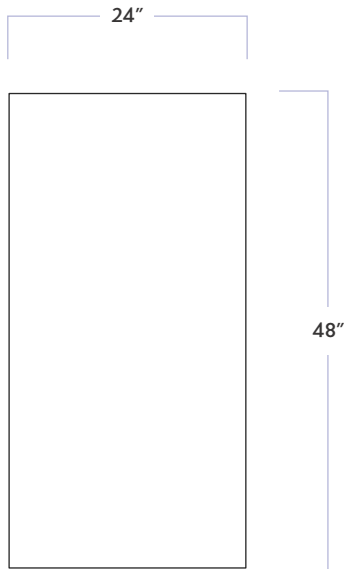

Barcelona

24" x 48" Field

DATE REVISED: JANUARY 2024

WALKER ZANGER™

| | |
|---------------------|-------------------|
| MATERIAL | Porcelain |
| FINISH | Matte |
| THICKNESS | 3/8" |
| SHEET SIZE | 23-3/5" x 47-1/5" |
| COVERAGE SQFT/PIECE | 7.750 SqFt |
| MOUNTING | Loose |
| DCOF | >0.42 |

MATERIAL DATA

- MEDIUM V2 Color Variation
- Frost Resistant

MAINTENANCE

- Sealing is not required
- Clean with a damp cloth and a gentle, non-acidic soap

ADDITIONAL NOTES

Barcelona 24"x48" field tiles are offered in 15 faces. Barcelona tiles are available in additional colors, sizes, and finishes through special order. Consult with a Walker Zanger sales account representative to learn more about special order products. For installation on shower floors, please refer to TCNA guidelines and consult with your installer for proper waterproofing and sealing requirements. For further questions/information about additional usages, please consult with your installer.

Barcelona
24" x 48" Field

DATE REVISED: JANUARY 2024