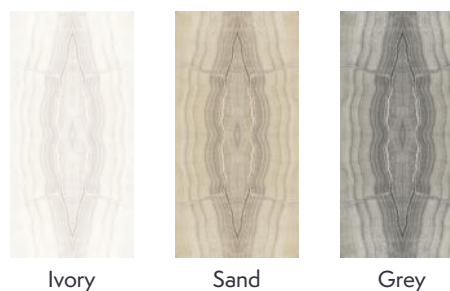

## 4 Piece Set Bookmatch

DATE REVISED: JANUARY 2024

WALKER  
ZANGER™

MATERIAL	Porcelain
FINISH	Matte
THICKNESS	3/8"
SHEET SIZE	23-3/5" x 47-1/5"
COVERAGE SQFT/PIECE	7.750 SqFt
MOUNTING	Loose
DCOF	>0.42

### AVAILABLE COLORS\*

Ivory

Sand

Grey

### MATERIAL DATA

MEDIUM V2 Color Variation

Frost Resistant