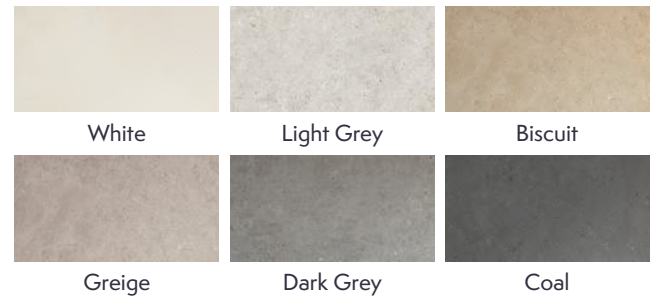

Bera & Beren

12" x 24" Field

DATE REVISED: MAY 2024

WALKER ZANGER

MATERIAL	Porcelain
FINISH	Natural
THICKNESS	3/8"
SHEET SIZE	12" x 24"
COVERAGE SQFT/PIECE	1.9198 SqFt
MOUNTING	Loose
DCOF	>0.42

AVAILABLE COLORS