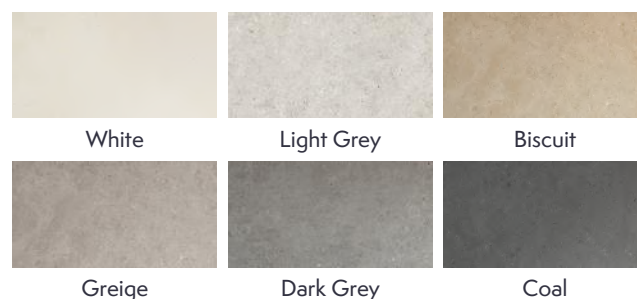

AVAILABLE COLORS

RECOMMENDED USAGES

- Commercial Exterior Wall
- Commercial Interior Wall
- Commercial Exterior Floor*
- Commercial Interior Floor*
- Residential Exterior Wall
- Residential Interior Wall
- Residential Interior Floor
- Fireplace Surround
- Shower Wall
- Steam Shower Wall

MATERIAL DATA

- Slight V2 Color Variation
- Frost Resistant

MAINTENANCE

- Sealing is not required
- Clean with a damp cloth and a gentle, non-acidic soap

ADDITIONAL NOTES

56 faces are available for each Bera&Beren 12" x 24" Natural field tile. Recommended for light commercial floor usage only. Bera&Beren 12"x24" natural field tiles are not recommended for shower floors or residential exterior floors. For further questions/information about additional usages, please consult with your installer.