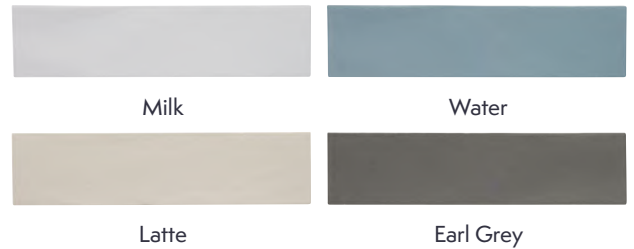

## 3" x 12" Field Gloss

DATE REVISED: FEBRUARY 2024

#### AVAILABLE COLORS\*

#### MATERIAL DATA

V3 Color Variation