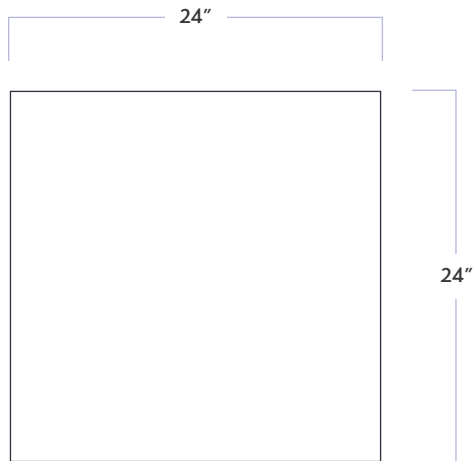

Calacatta Porcelain

24" x 24" Field

DATE REVISED: JULY 2023

WALKER
ZANGER™

MATERIAL	Porcelain
FINISH	Brushed
THICKNESS	3/8"
SHEET SIZE	24" x 24"
COVERAGE SQFT/PIECE	3.8760 SqFt
MOUNTING	Loose

AVAILABLE COLORS