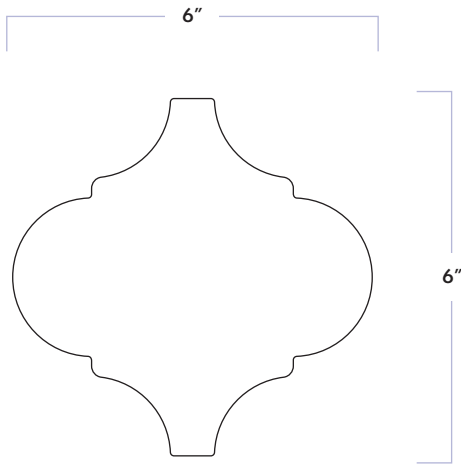

Contessa Arabesco

DATE REVISED: JULY 2023

WALKER ZANGER™

| | |
|---------------------|-----------|
| MATERIAL | Ceramic |
| FINISH | Metallic |
| THICKNESS | 5/8" |
| SHEET SIZE | 6" x 6" |
| COVERAGE SQFT/PIECE | 0.25 SqFt |
| MOUNTING | Loose |