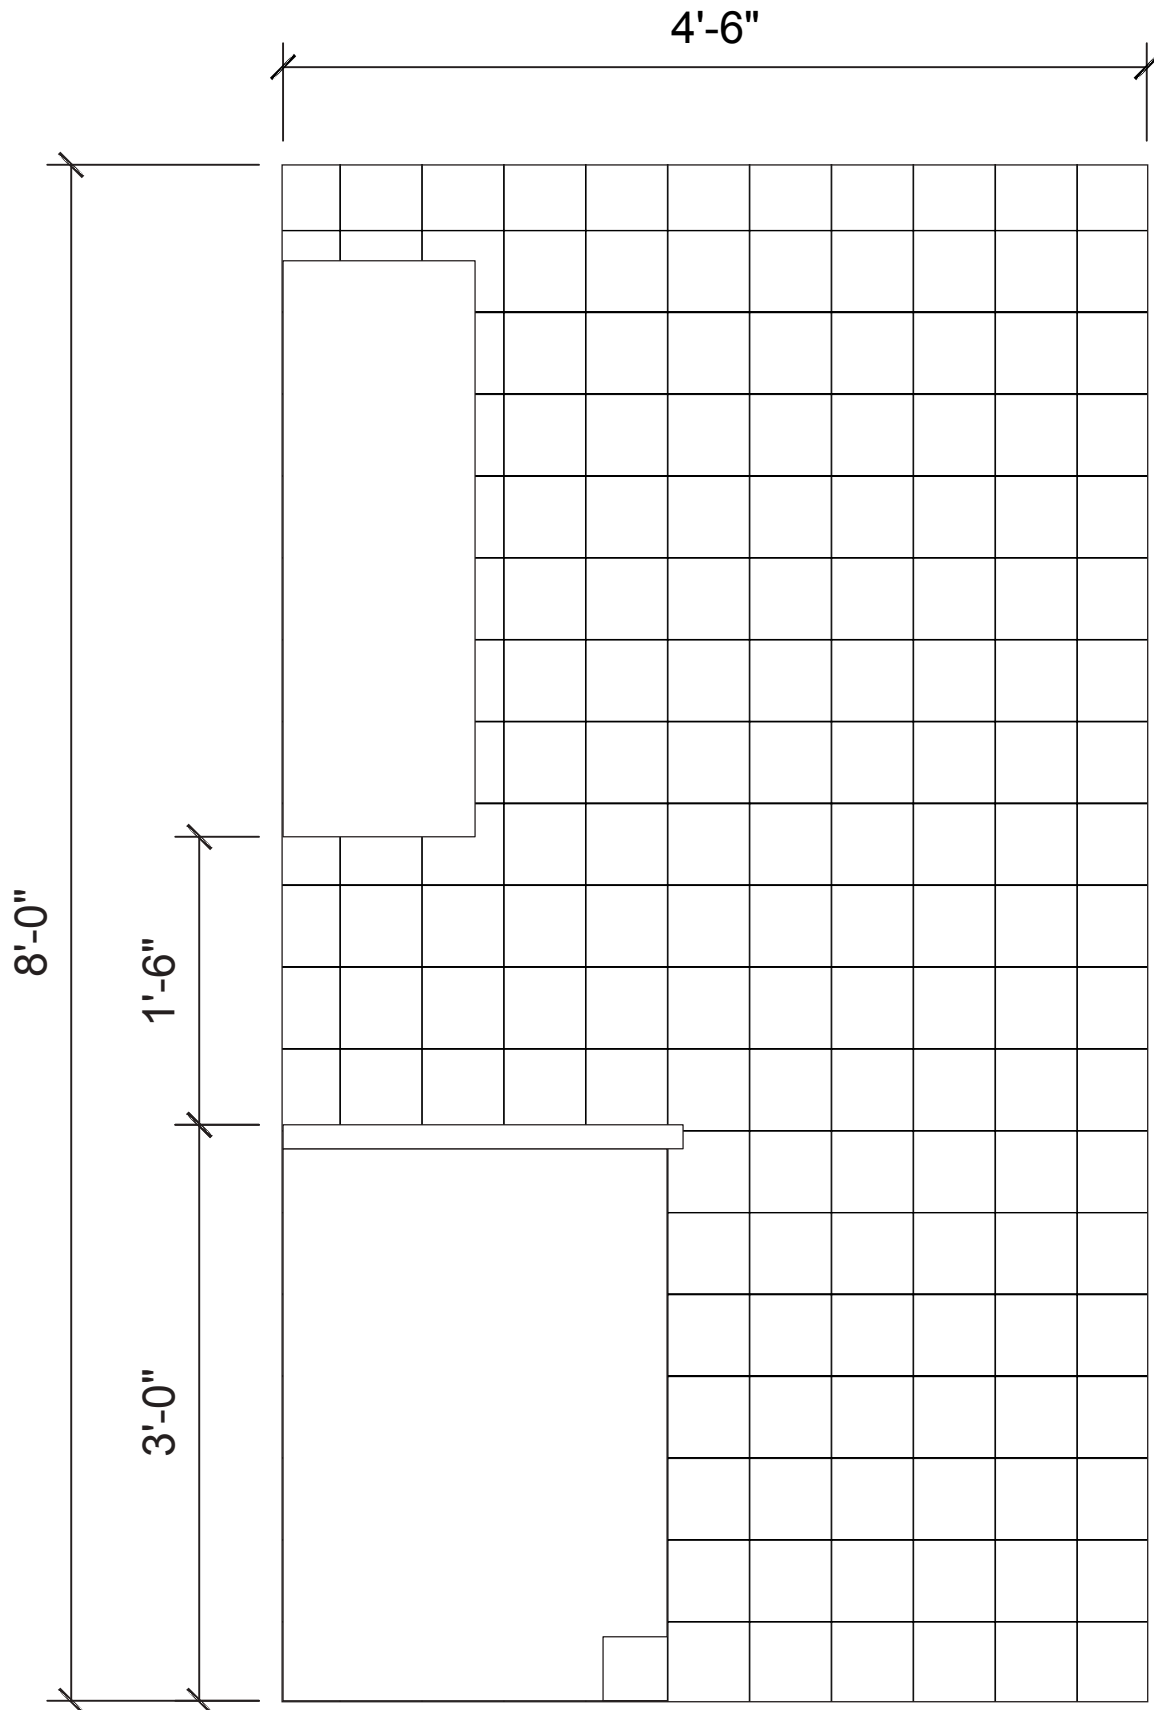

Duquesa™ Ceramic - 5" x 5" Field