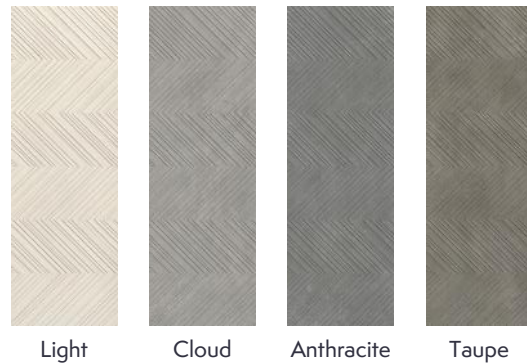

Gubi Peak

DATE REVISED: NOVEMBER 2024

WALKER
ZANGER

MATERIAL	Ceramic
FINISH	Textured
THICKNESS	3/8"
SHEET SIZE	12" x 36"
COVERAGE SQFT/PIECE	2.8818 SqFt
MOUNTING	Loose

AVAILABLE COLORS

RECOMMENDED USAGES*

-  Commercial Exterior Wall
-  Commercial Interior Wall
-  Residential Exterior Wall
-  Residential Interior Wall
-  Fireplace Surround
-  Shower Wall

MATERIAL DATA

MAINTENANCE

-  Sealing is not required
-  Clean with a damp cloth and a gentle, non-acidic soap

ADDITIONAL NOTES

Gubi Peak tiles are intended for vertical (wall) applications only. Installation on exterior walls is only recommended for areas that do not experience freeze and thaw conditions. For further questions/information about additional usages, please consult with your installer.