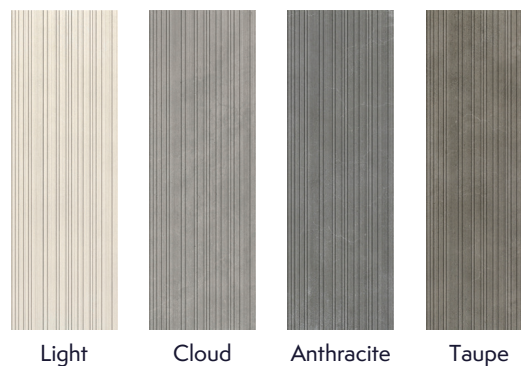

MATERIAL	Ceramic
FINISH	Textured
THICKNESS	3/8"
SHEET SIZE	12" x 36"
COVERAGE SQFT/PIECE	2.8818 SqFt
MOUNTING	Loose

AVAILABLE COLORS

RECOMMENDED USAGES*

-  Commercial Exterior Wall
-  Commercial Interior Wall
-  Residential Exterior Wall
-  Residential Interior Wall
-  Fireplace Surround
-  Shower Wall