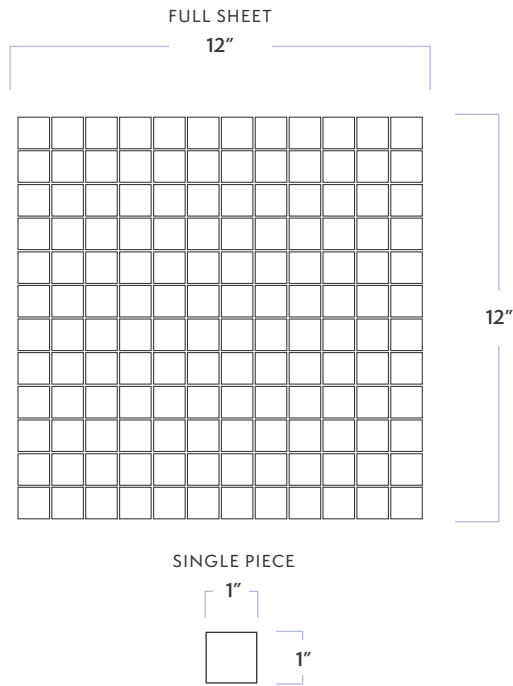

Paradigm™

1" x 1" Mosaic

DATE REVISED: AUGUST 2023

WALKER ZANGER™

MATERIAL	Natural Stone
FINISH	Honed
THICKNESS	3/8"
SHEET SIZE	12" x 11-3/4"
COVERAGE SQFT/PIECE	0.98 SqFt
MOUNTING	Mesh

AVAILABLE COLORS

Calacatta