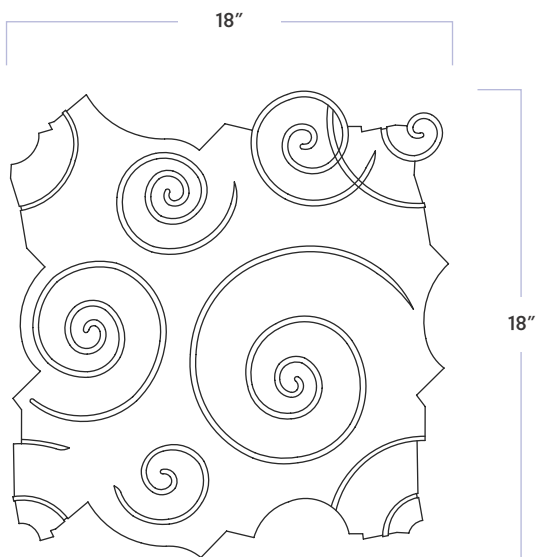

Paradigm™ Nautilus

DATE REVISED: FEBRUARY 2023

WALKER ZANGER™

MATERIAL	Natural Stone
FINISH	Honed
THICKNESS	3/8"
SHEET SIZE	18" x 18"
COVERAGE SQFT/PIECE	2.25 SqFt
MOUNTING	Mesh

AVAILABLE COLORS

Calacatta/Blue