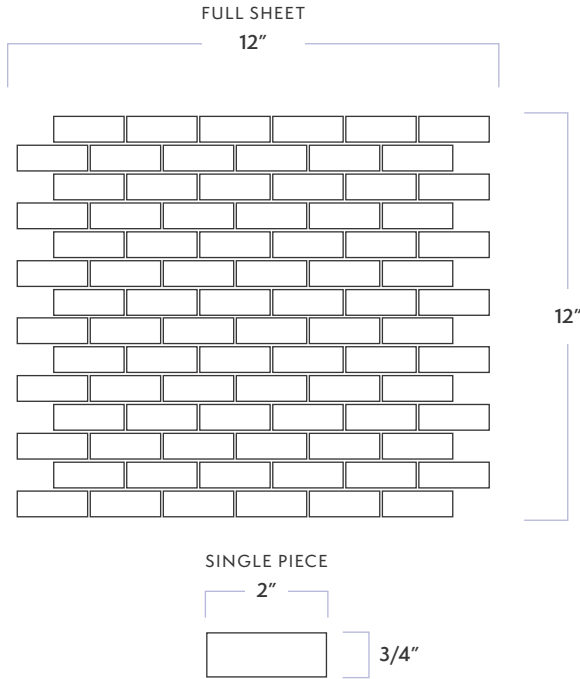

Paradigm™ Small Brick Offset

DATE REVISED: AUGUST 2023

WALKER ZANGER™

MATERIAL	Natural Stone
FINISH	Honed
THICKNESS	3/8"
SHEET SIZE	12" x 11-3/4"
COVERAGE SQFT/PIECE	0.98 SqFt
MOUNTING	Mesh

AVAILABLE COLORS