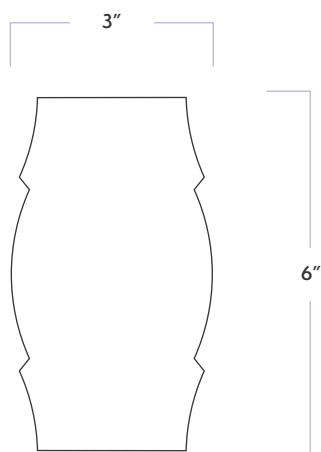

Robert A.M. Stern™ Ovolo Gloss

DATE REVISED: FEBRUARY 2024

WALKER ZANGER™

MATERIAL	Ceramic
FINISH	Gloss
THICKNESS	3/8"
SHEET SIZE	3" x 6"
COVERAGE SQFT/PIECE	0.125 SqFt
MOUNTING	Loose

AVAILABLE COLORS

Gazebo