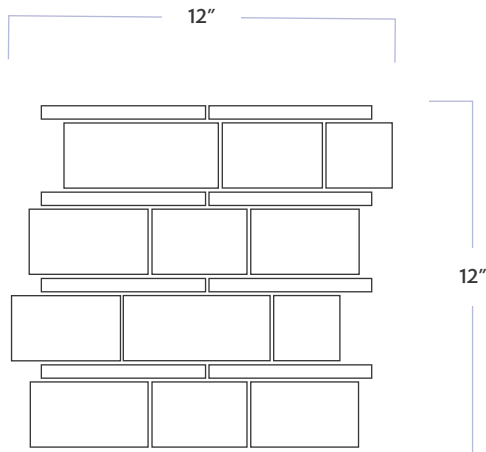

# Shift

## Stripe Mosaic

DATE REVISED: MARCH 2024

WALKER  
ZANGER™

|                     |                    |
|---------------------|--------------------|
| MATERIAL            | Natural Stone      |
| FINISH              | Multi-Textured     |
| THICKNESS           | 3/8"               |
| SHEET SIZE          | 11-9/10" x 12-4/5" |
| COVERAGE SQFT/PIECE | 1.0681 SqFt        |
| MOUNTING            | Mesh               |