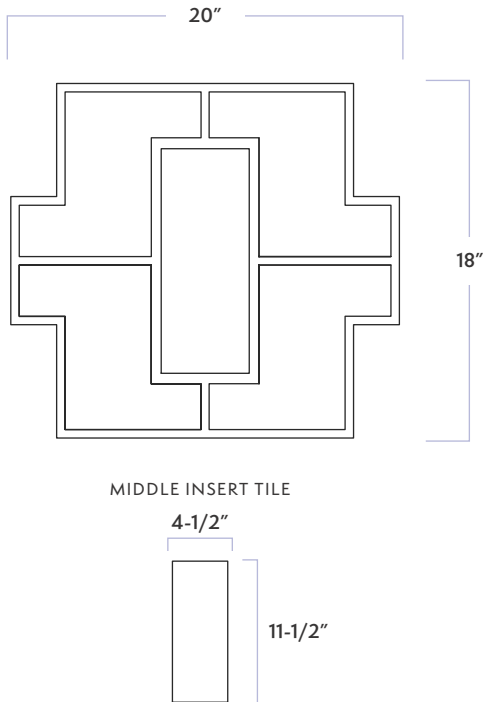

Studio Moderne™ Fretwork

DATE REVISED: FEBRUARY 2024

WALKER ZANGER™

MATERIAL	Ceramic
FINISH	Crackle
THICKNESS	5/8"
SHEET SIZE	18" x 20"
COVERAGE SQFT/PIECE	2.5 SqFt
MOUNTING	Loose

AVAILABLE COLORS

Ecru

Plaster

ADDITIONAL NOTES

Middle insert for Studio Moderne™ Fretwork pattern is sold separately. Two field tiles should be purchased alongside each single Fretwork piece purchased. Shower wall, wet area, and any floor applications are NOT recommended for any product with a crackle glaze. Crackle glazes should be sealed prior to and after grouting. Contact your nearest sales account executive for more details on available products. For further questions/information about additional usages, please consult with your installer.