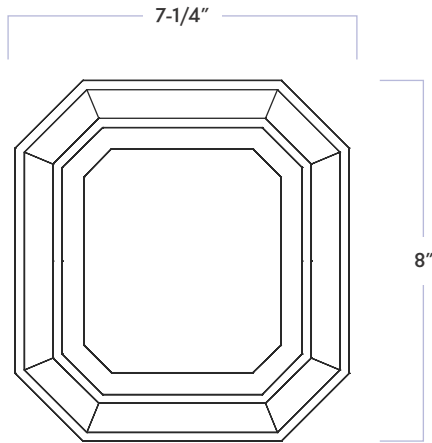

Studio Moderne™ Marquis Pattern Octagon

DATE REVISED: FEBRUARY 2024

WALKER ZANGER™

MATERIAL	Ceramic
FINISH	Crackle
THICKNESS	5/8"
SHEET SIZE	7-1/4" x 8"
COVERAGE SQFT/PIECE	0.37 SqFt
MOUNTING	Loose

AVAILABLE COLORS