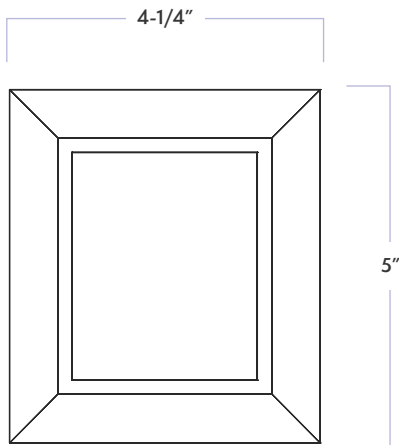

Studio Moderne™ Marquis Pattern Rectangle

DATE REVISED: FEBRUARY 2024

WALKER ZANGER™

MATERIAL	Ceramic
FINISH	Crackle
THICKNESS	5/8"
SHEET SIZE	4-1/4" x 5"
COVERAGE SQFT/PIECE	0.15 SqFt
MOUNTING	Loose

AVAILABLE COLORS