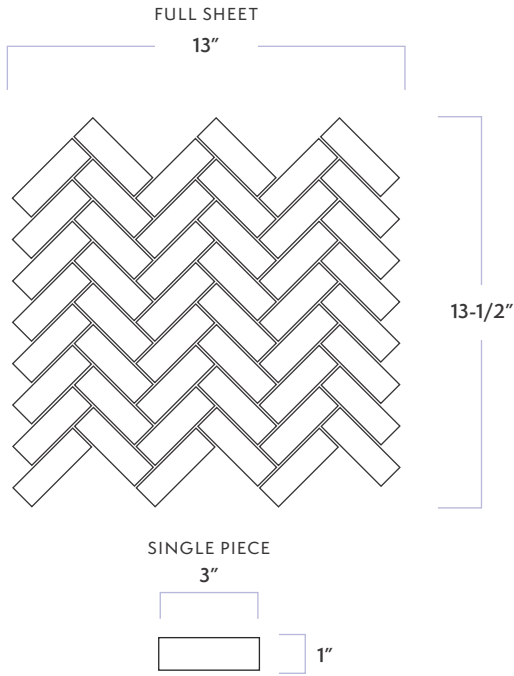

# WALKER ZANGER

|                     |                    |
|---------------------|--------------------|
| MATERIAL            | Porcelain          |
| FINISH              | Natural            |
| THICKNESS           | 3/8"               |
| SHEET SIZE          | 13-1/10" x 13-1/2" |
| COVERAGE SQFT/PIECE | 1.01 SqFt          |
| MOUNTING            | Mesh               |
| DCOF                | >0.42              |