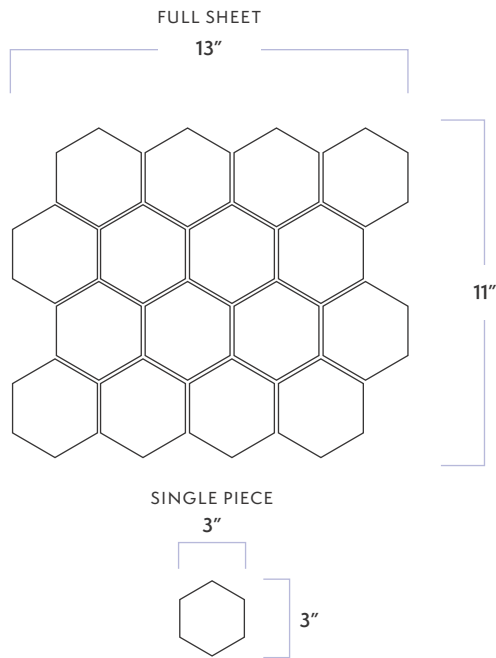

Bera & Beren

3" Hexagon Mosaic

DATE REVISED: MAY 2024

WALKER ZANGER

MATERIAL	Porcelain
FINISH	Natural
THICKNESS	3/8"
SHEET SIZE	10-9/10" x 13-1/10"
COVERAGE SQFT/PIECE	0.82 SqFt
MOUNTING	Mesh
DCOF	>0.42

AVAILABLE COLORS