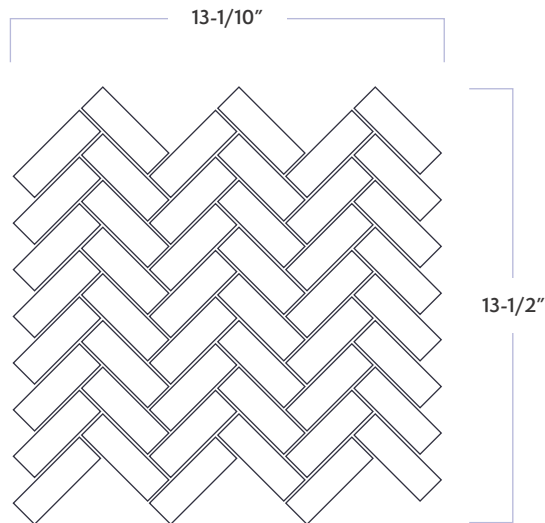

Calacatta Porcelain

1" x 3" Herringbone

DATE REVISED: JULY 2023

WALKER
ZANGER™

MATERIAL	Porcelain
FINISH	Brushed
THICKNESS	3/8"
SHEET SIZE	13-1/10" x 13-1/2"
COVERAGE SQFT/PIECE	1.000 SqFt
MOUNTING	Mesh

AVAILABLE COLORS