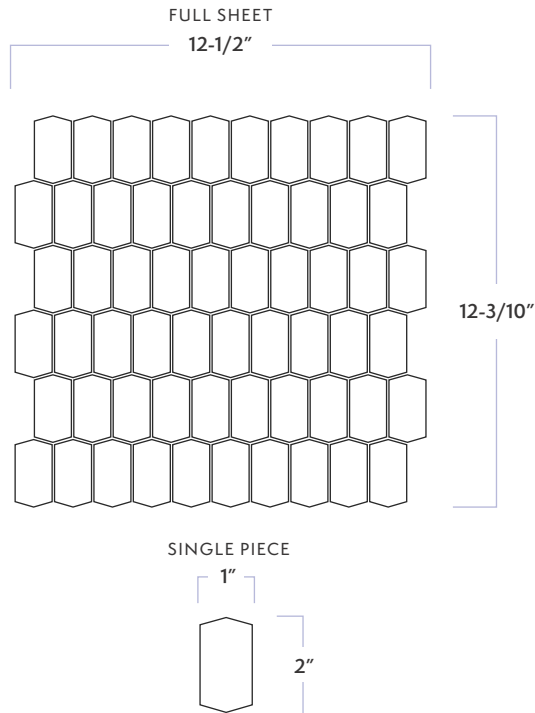

## Hive Mosaic

DATE REVISED: JULY 2023

WALKER  
ZANGER™

MATERIAL	Porcelain
FINISH	Brushed
THICKNESS	3/8"
SHEET SIZE	12-3/10" x 12-1/2"
COVERAGE SQFT/PIECE	1.01 SqFt
MOUNTING	Mesh