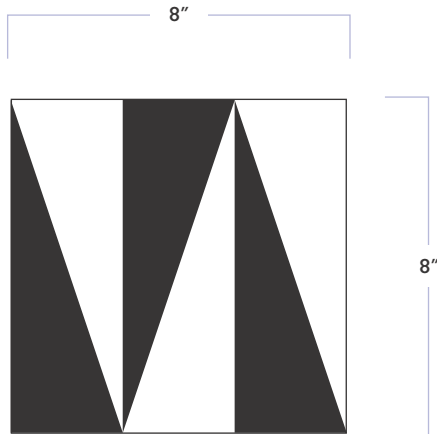

Pop Culture Chess Queen

DATE REVISED: MARCH 2024

WALKER ZANGER™

MATERIAL	Porcelain
FINISH	Matte
THICKNESS	3/8"
SHEET SIZE	7-4/5" x 7-4/5"
COVERAGE SQFT/PIECE	0.4306 SqFt
MOUNTING	Loose

AVAILABLE COLORS

Black/White