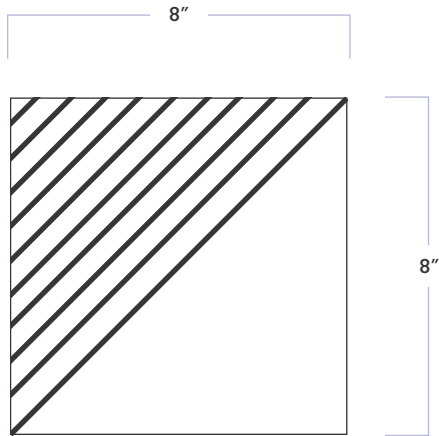

Pop Culture Half-Line

DATE REVISED: MARCH 2024

WALKER ZANGER™

MATERIAL	Porcelain
FINISH	Matte
THICKNESS	3/8"
SHEET SIZE	7-4/5" x 7-4/5"
COVERAGE SQFT/PIECE	0.4306 SqFt
MOUNTING	Loose

AVAILABLE COLORS

Black/White