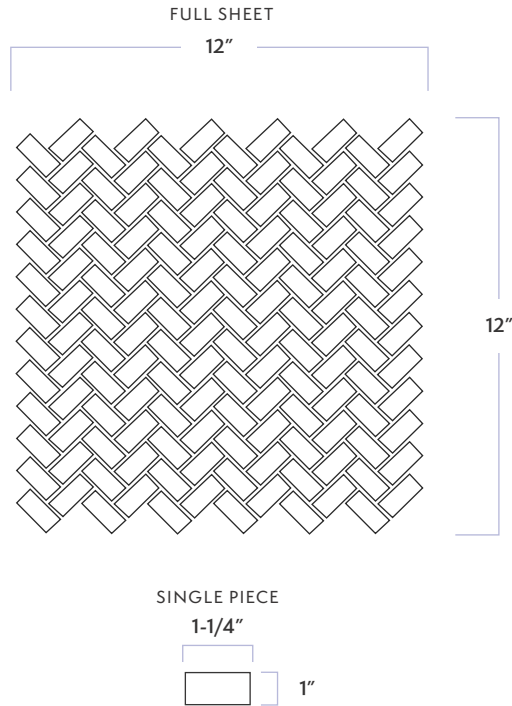

# WALKER ZANGER

MATERIAL	Glass
FINISH	Iridescent/Textured
THICKNESS	1/4"
SHEET SIZE	11-1/5" x 11-1/5"
COVERAGE SQFT/PIECE	0.97 SqFt
MOUNTING	Mesh