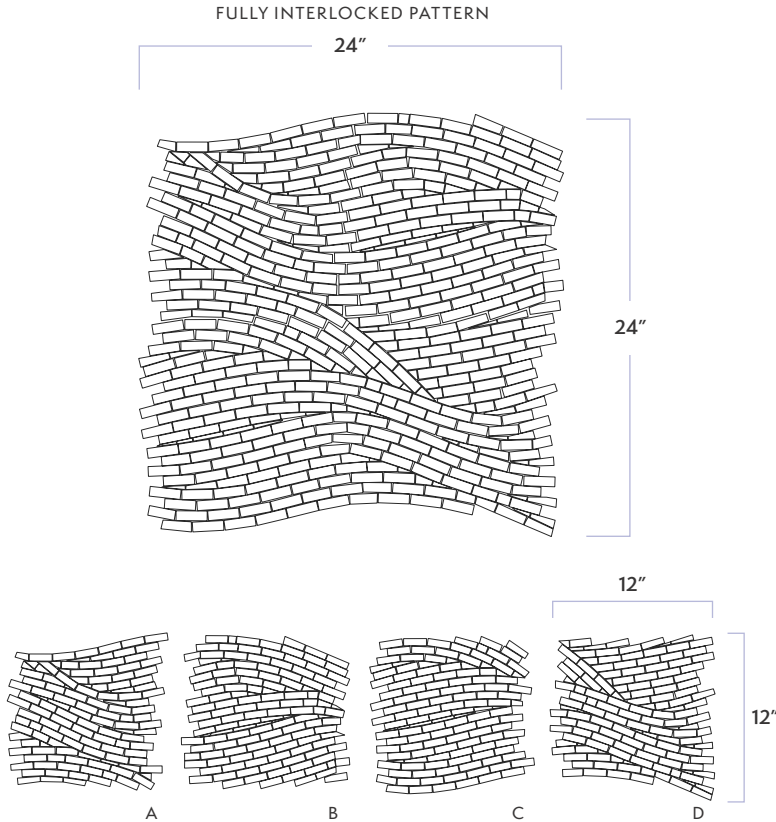

# WALKER ZANGER

MATERIAL	Glass
FINISH	Iridescent/Textured
THICKNESS	1/4"
SHEET SIZE	23-7/10" x 23-3/10"
COVERAGE SQFT/PIECE	3.876 SqFt
MOUNTING	Mesh

## ADDITIONAL NOTES

For installation on any wet areas, please refer to TCNA guidelines and consult with your installer for proper waterproofing and sealing requirements. Surf mosaic comes in 4 separate 12" x 12" pieces. When interlocked, they create the full-sized 24" x 24" mosaic. For further questions/information about additional usages, please consult with your installer.