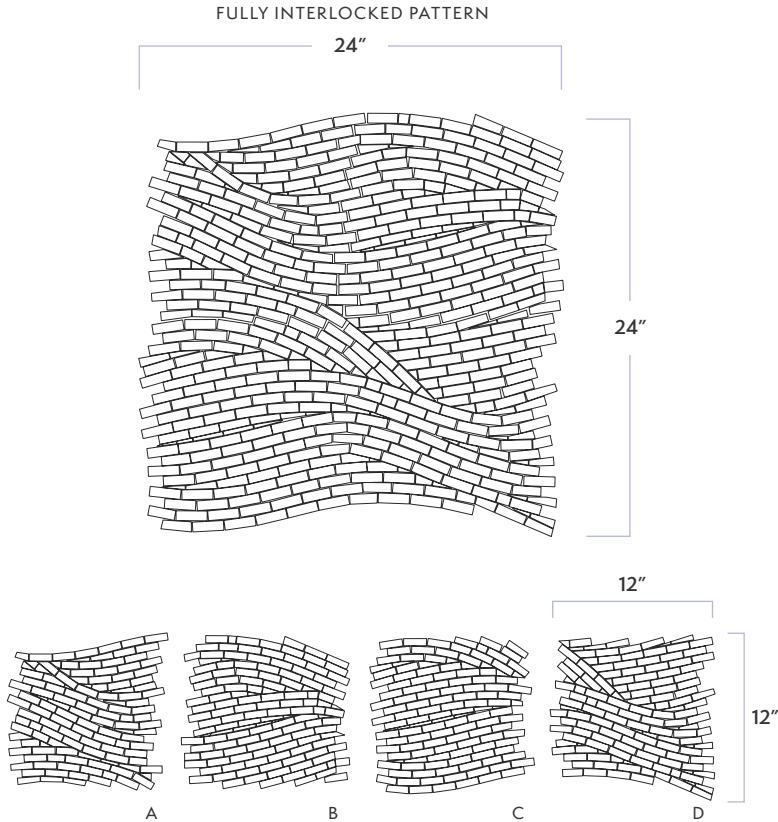

# WALKER ZANGER™

MATERIAL	Glass
FINISH	Iridescent/Textured
THICKNESS	1/4"
SHEET SIZE	23-7/10" x 23-3/10"
COVERAGE SQFT/PIECE	3.876 SqFt
MOUNTING	Mesh

#### ADDITIONAL NOTES

Shimmer mosaics are not recommended for any wet area installations. Surf mosaic comes in 4 separate 12" x 12" pieces. When interlocked, they create the full-sized 24" x 24" mosaic. For further questions/information about additional usages, please consult with your installer.

**Shimmer  
Surf Mosaic**

DATE REVISED: FEBRUARY 2023

5'-9"