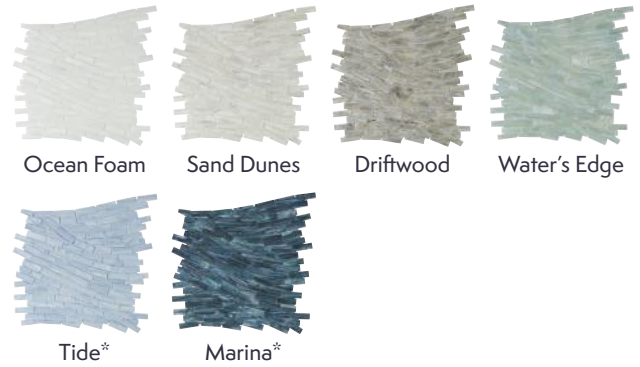

# Shimmer Surf Mosaic

DATE REVISED: FEBRUARY 2023

#### AVAILABLE COLORS

**Shimmer  
Surf Mosaic**

DATE REVISED: FEBRUARY 2023

5'-9"