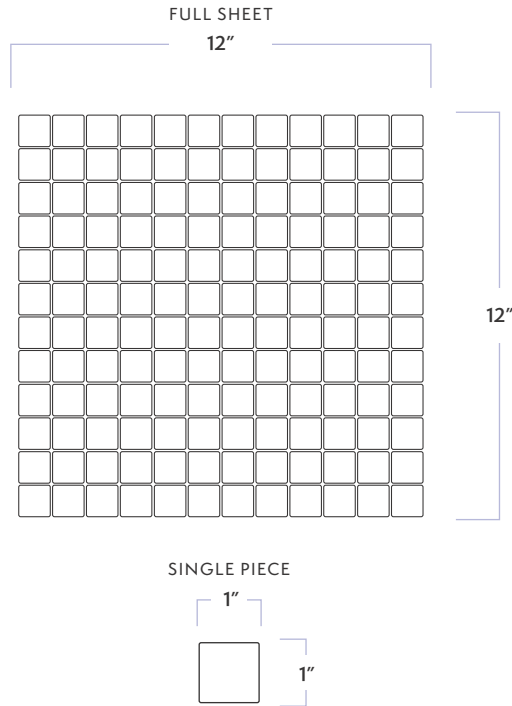

Pop Culture Cubes Mosaic

DATE REVISED: MARCH 2024

WALKER
ZANGER™

MATERIAL	Glass
FINISH	Multi-Finish
THICKNESS	3/16"
SHEET SIZE	12-2/5" x 12-2/5"
COVERAGE SQFT/PIECE	0.1580 SqFt
MOUNTING	Mesh

AVAILABLE COLORS