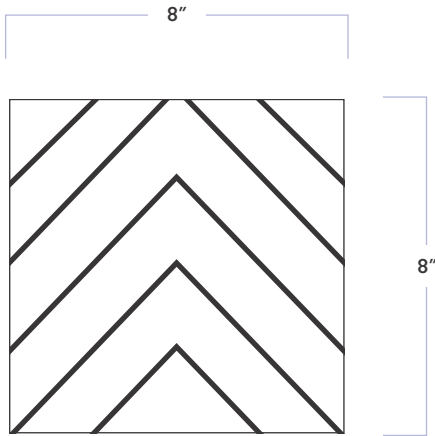

Pop Culture Diagonal

DATE REVISED: MARCH 2024

WALKER
ZANGER™

| | |
|---------------------|-----------------|
| MATERIAL | Porcelain |
| FINISH | Matte |
| THICKNESS | 3/8" |
| SHEET SIZE | 7-4/5" x 7-4/5" |
| COVERAGE SQFT/PIECE | 0.4306 SqFt |
| MOUNTING | Loose |