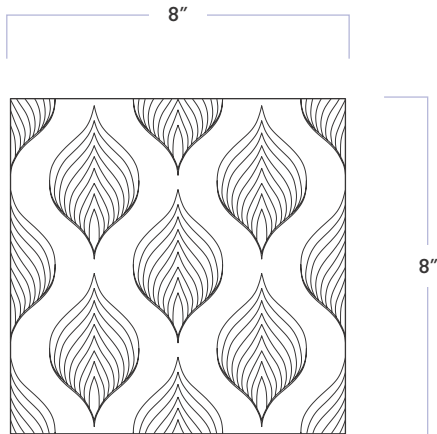

Pop Culture Feathers

DATE REVISED: MARCH 2024

WALKER ZANGER™

MATERIAL	Porcelain
FINISH	Matte
THICKNESS	3/8"
SHEET SIZE	7-4/5" x 7-4/5"
COVERAGE SQFT/PIECE	0.4306 SqFt
MOUNTING	Loose

AVAILABLE COLORS

Black/White