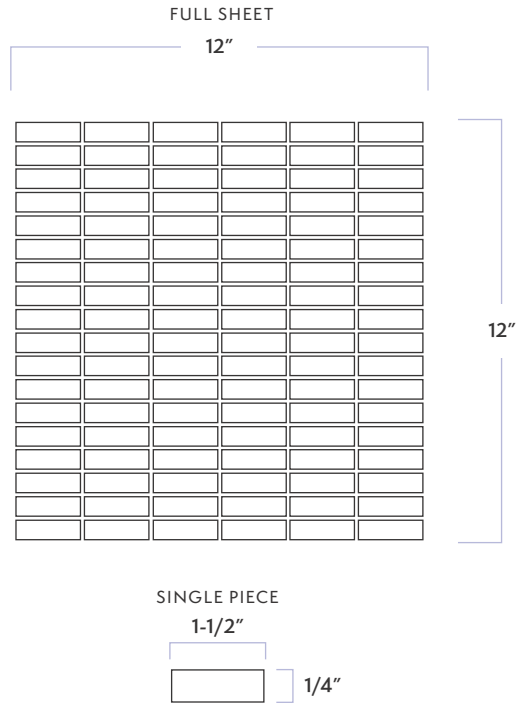

Shimmer

Merge Mosaic

DATE REVISED: OCTOBER 2024

WALKER ZANGER

MATERIAL	Glass
FINISH	Iridescent/Textured
THICKNESS	1/4"
SHEET SIZE	11-1/5" x 11-2/5"
COVERAGE SQFT/PIECE	0.97 SqFt
MOUNTING	Mesh

AVAILABLE COLORS