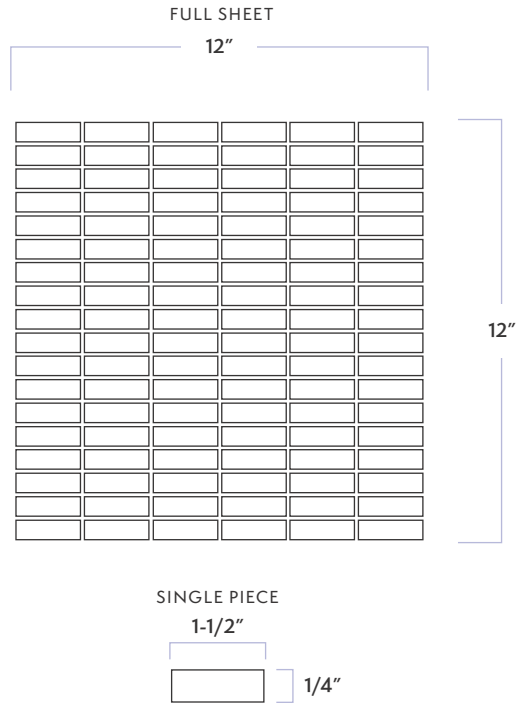

Shimmer

Merge Mosaic

DATE REVISED: APRIL 2024

WALKER ZANGER

MATERIAL	Glass
FINISH	Iridescent/Textured
THICKNESS	1/4"
SHEET SIZE	11-1/5" x 11-2/5"
COVERAGE SQFT/PIECE	0.97 SqFt
MOUNTING	Mesh

AVAILABLE COLORS