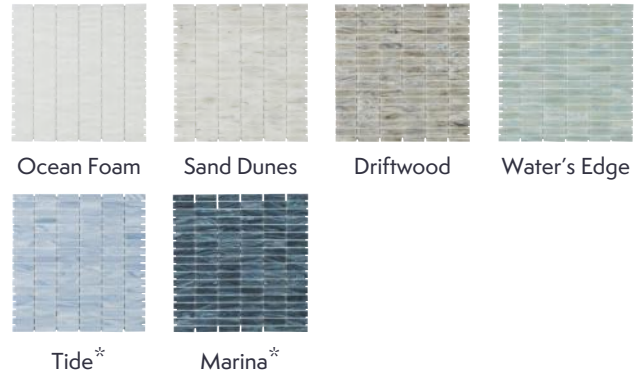

Shimmer

Merge Mosaic

DATE REVISED: APRIL 2024

WALKER ZANGER

MATERIAL	Glass
FINISH	Iridescent/Textured
THICKNESS	1/4"
SHEET SIZE	11-1/5" x 11-2/5"
COVERAGE SQFT/PIECE	0.97 SqFt
MOUNTING	Mesh

AVAILABLE COLORS

MATERIAL DATA

- SLIGHT V2 Color Variation
- MEDIUM V3 Color Variation (TIDE & MARINA ONLY)
- Frost Resistant

MAINTENANCE

- Sealing is not required
- Clean with a damp cloth and a gentle, non-acidic soap

ADDITIONAL NOTES