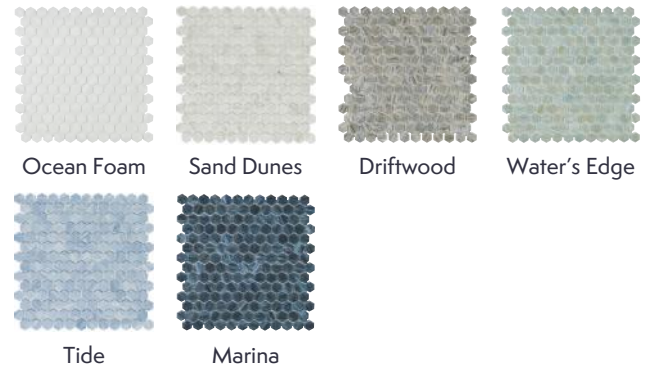

Shimmer

Sea Hex Mosaic

DATE REVISED: OCTOBER 2024

WALKER ZANGER

MATERIAL	Glass
FINISH	Iridescent/Textured
THICKNESS	1/4"
SHEET SIZE	11-4/5" x 11-9/10"
COVERAGE SQFT/PIECE	0.9881 SqFt
MOUNTING	Mesh

AVAILABLE COLORS