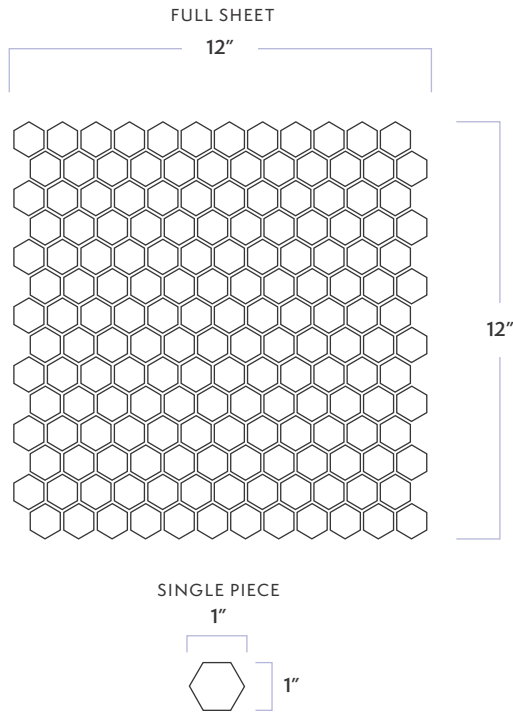

Shimmer

Sea Hex Mosaic

DATE REVISED: OCTOBER 2024

WALKER ZANGER

MATERIAL	Glass
FINISH	Iridescent/Textured
THICKNESS	1/4"
SHEET SIZE	11-4/5" x 11-9/10"
COVERAGE SQFT/PIECE	0.9881 SqFt
MOUNTING	Mesh

AVAILABLE COLORS