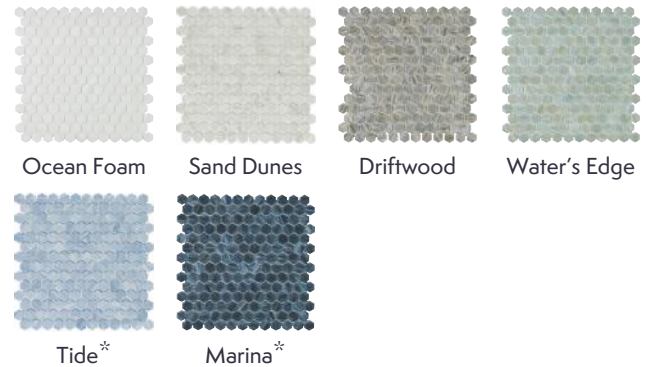

## Sea Hex Mosaic

DATE REVISED: APRIL 2024

### AVAILABLE COLORS

**Shimmer**  
**Sea Hex Mosaic**

DATE REVISED: APRIL 2024