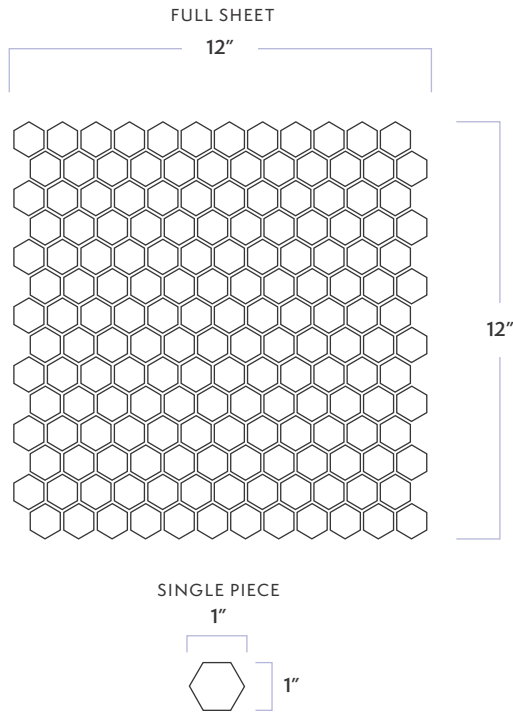

# WALKER ZANGER

MATERIAL	Glass
FINISH	Iridescent/Textured
THICKNESS	1/4"
SHEET SIZE	11-4/5" x 11-9/10"
COVERAGE SQFT/PIECE	0.9881 SqFt
MOUNTING	Mesh