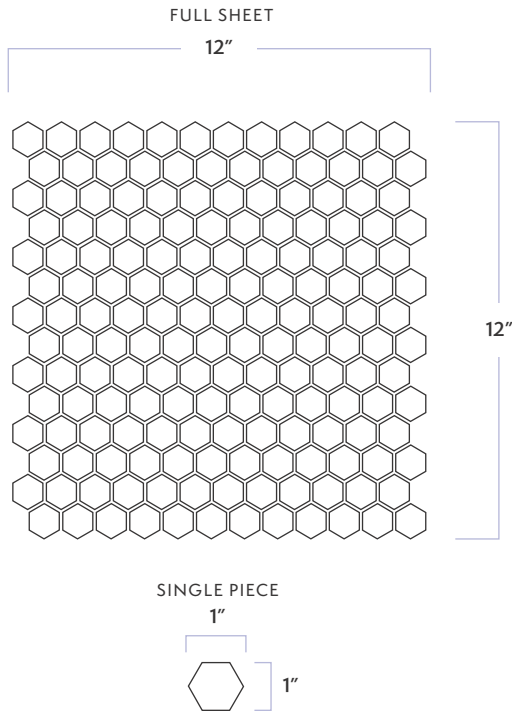

## Sea Hex Mosaic

DATE REVISED: FEBRUARY 2023

WALKER  
ZANGER™

MATERIAL	Glass
FINISH	Iridescent/Textured
THICKNESS	1/4"
SHEET SIZE	11-4/5" x 11-9/10"
COVERAGE SQFT/PIECE	0.9881 SqFt
MOUNTING	Mesh