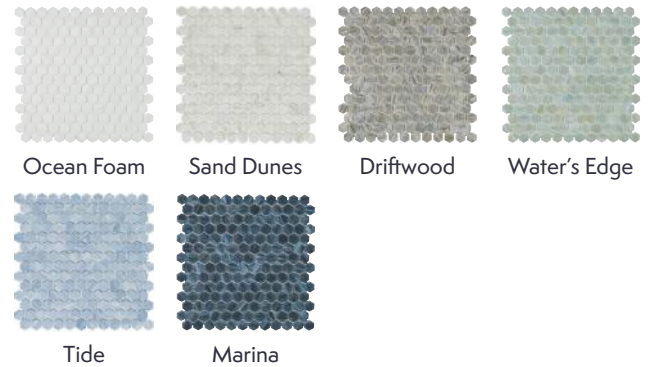

## Sea Hex Mosaic

DATE REVISED: FEBRUARY 2023

WALKER  
ZANGER™

MATERIAL	Glass
FINISH	Iridescent/Textured
THICKNESS	1/4"
SHEET SIZE	11-4/5" x 11-9/10"
COVERAGE SQFT/PIECE	0.9881 SqFt
MOUNTING	Mesh

### AVAILABLE COLORS