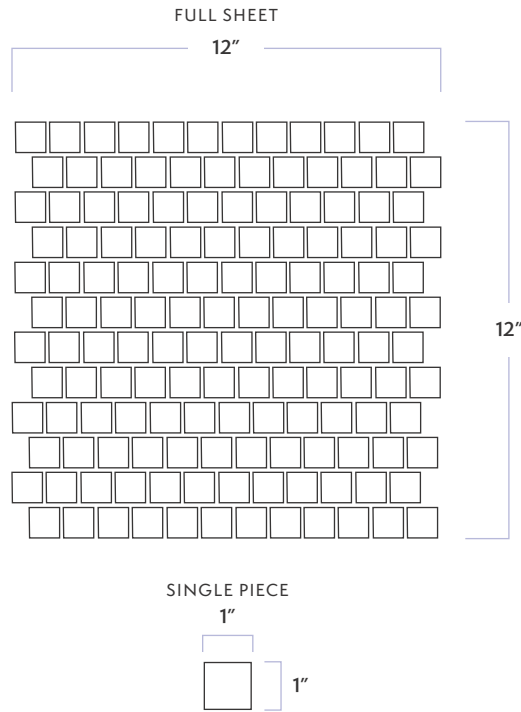

Shimmer

Sequence Mosaic

DATE REVISED: APRIL 2024

WALKER ZANGER

MATERIAL	Glass
FINISH	Iridescent/Textured
THICKNESS	1/4"
SHEET SIZE	11-4/5" x 11-4/5"
COVERAGE SQFT/PIECE	0.97 SqFt
MOUNTING	Mesh

AVAILABLE COLORS