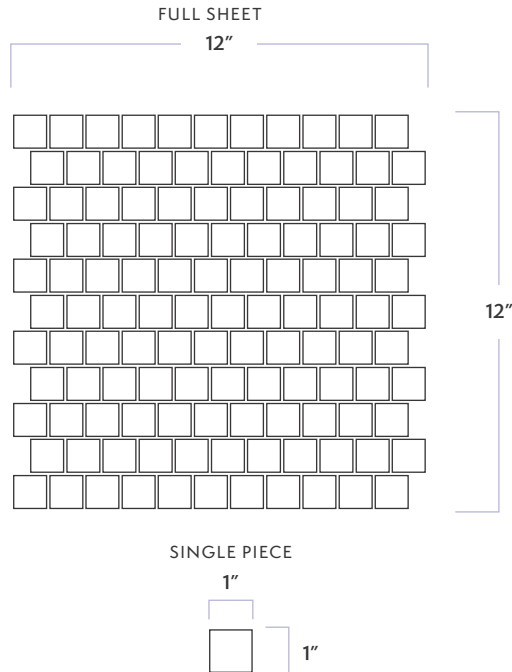

Stonefield Manor

1" x 1" Offset Mosaic

DATE REVISED: JULY 2024

WALKER ZANGER

MATERIAL	Natural Stone
FINISH	Honed
THICKNESS	3/8"
SHEET SIZE	11-4/5" x 11-4/5"
COVERAGE SQFT/PIECE	0.9687 SqFt
MOUNTING	Mesh

AVAILABLE COLORS