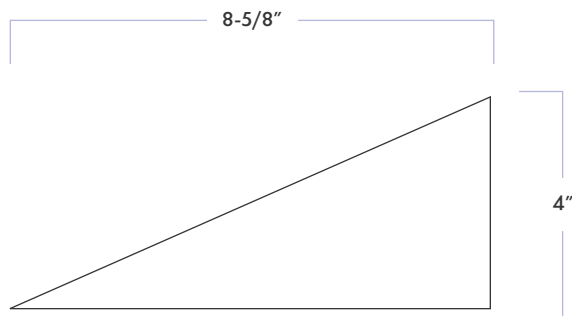

# Harper Angles Left

DATE REVISED: DECEMBER 2023

# WALKER ZANGER™

MATERIAL	Ceramic
FINISH	Gloss
THICKNESS	3/8"
SHEET SIZE	4" x 8-5/8"
COVERAGE SQFT/PIECE	0.118 SqFt
MOUNTING	Loose
DCOF	<0.42