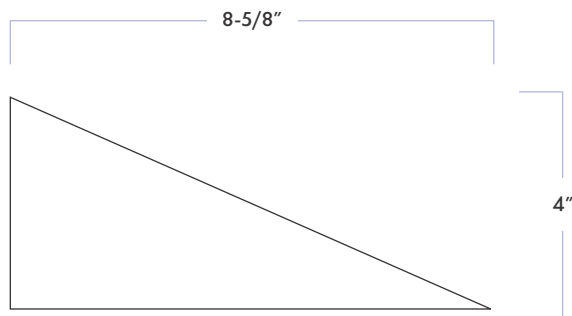

Harper Angles Right

DATE REVISED: DECEMBER 2023

WALKER ZANGER™

MATERIAL	Ceramic
FINISH	Gloss
THICKNESS	3/8"
SHEET SIZE	4" x 8-5/8"
COVERAGE SQFT/PIECE	0.118 SqFt
MOUNTING	Loose
DCOF	<0.42

AVAILABLE COLORS