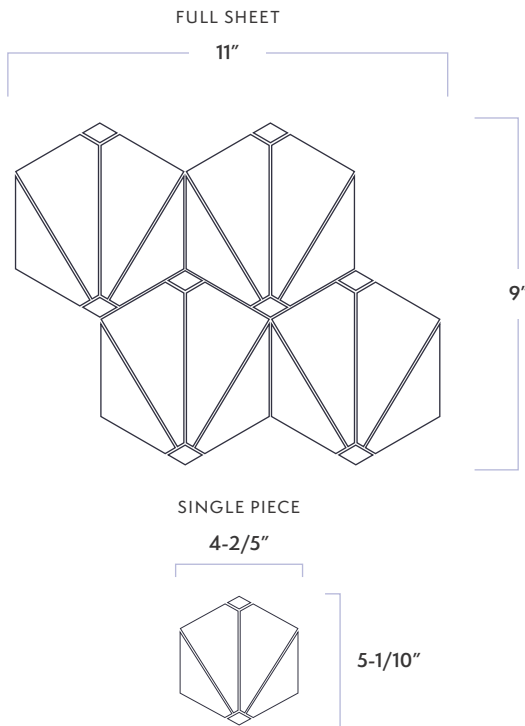

Accent Bleu

Hexy Bleu Mosaic

DATE REVISED: APRIL 2024

WALKER ZANGER

MATERIAL	Natural Stone
FINISH	Polished
THICKNESS	3/8"
SHEET SIZE	9-1/2" x 11"
COVERAGE SQFT/PIECE	0.73 SqFt
MOUNTING	Mesh

AVAILABLE COLORS