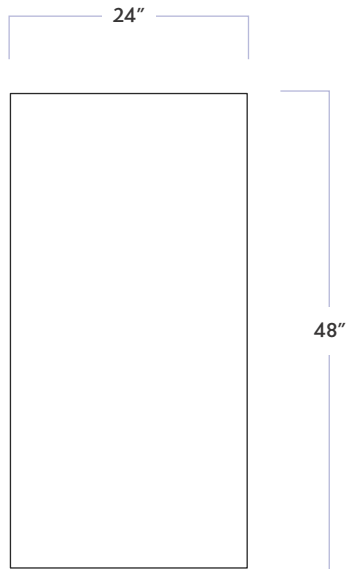

# WALKER ZANGER

MATERIAL	Porcelain
FINISH	Anti-Slip
THICKNESS	3/8"
SHEET SIZE	24" x 48"
COVERAGE SQFT/PIECE	7.75 SqFt
MOUNTING	Loose
DCOF	>0.42