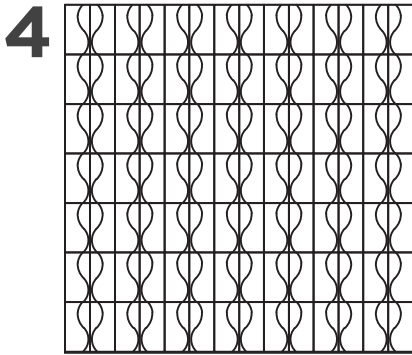

ROBERT A.M. STERN

Possibilities

CERAMIC

WAVE 

WAVE | 3X6  

OTTO 

AVAILABLE COLORS

GAZEBO
GLOSS

SNOW
MATTE

FROST
CRACKLE

OXFORD
GLOSS

STONE
CRACKLE

HORIZON
CRACKLE

SILVER SAGE
GLOSS

CAPE COD
GLOSS

DEEP SEA
GLOSS