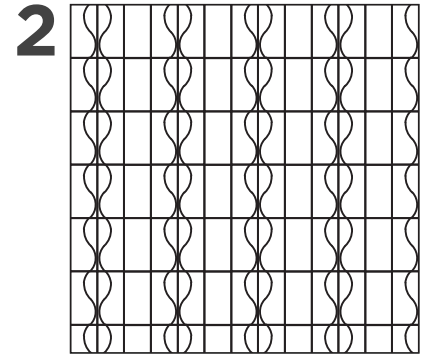

ROBERT A.M. STERN

Possibilities

CERAMIC

WAVE 

WAVE | 3X6  

OTTO 

AVAILABLE COLORS

GAZEBO
GLOSS

SNOW
MATTE

FROST
CRACKLE

OXFORD
GLOSS

STONE
CRACKLE

HORIZON
CRACKLE

SILVER SAGE
GLOSS

CAPE COD
GLOSS

DEEP SEA
GLOSS