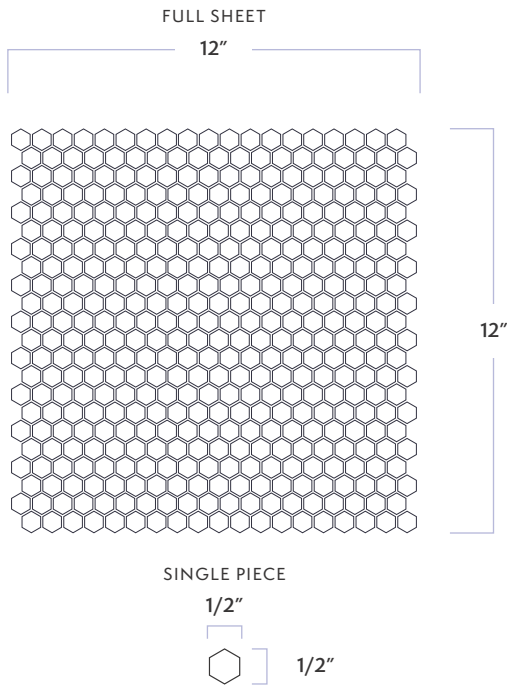

Accent Bleu

Bliss Mosaic

DATE REVISED: APRIL 2024

WALKER ZANGER

MATERIAL	Natural Stone
FINISH	Polished
THICKNESS	3/8"
SHEET SIZE	11-1/2" x 11-1/2"
COVERAGE SQFT/PIECE	0.927 SqFt
MOUNTING	Mesh

AVAILABLE COLORS