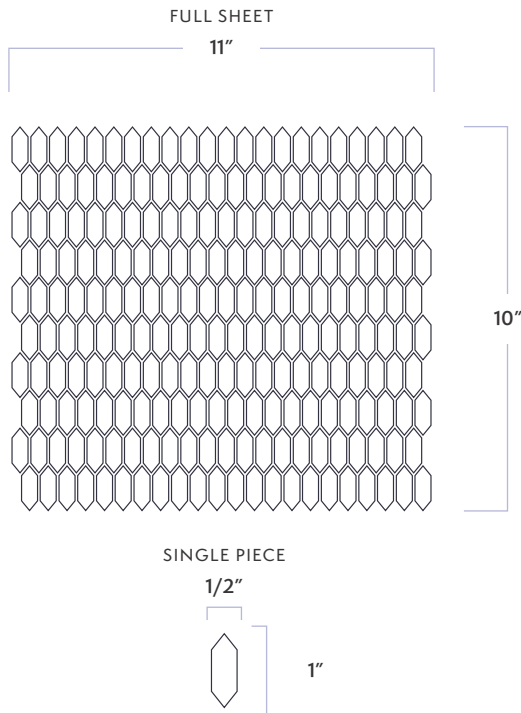

Accent Bleu

Gems Mosaic

DATE REVISED: APRIL 2024

WALKER ZANGER

MATERIAL	Natural Stone
FINISH	Polished
THICKNESS	3/8"
SHEET SIZE	9-9/10" x 11-3/5"
COVERAGE SQFT/PIECE	0.803 SqFt
MOUNTING	Mesh

AVAILABLE COLORS