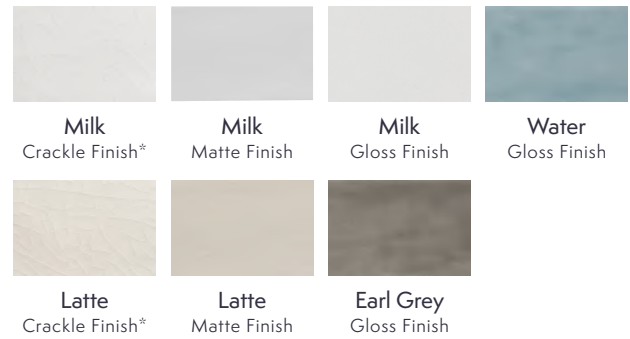

Café

3" x 12" Field

DATE REVISED: APRIL 2023

WALKER ZANGER™

MATERIAL	Ceramic
FINISH	Crackle/Gloss/Matte
THICKNESS	3/8"
SHEET SIZE	3" x 12"
COVERAGE SQFT/PIECE	0.2500 SqFt
MOUNTING	Loose

AVAILABLE COLOR

RECOMMENDED USAGES

Commercial Interior Wall

Residential Interior Wall

Shower Wall*

MATERIAL DATA

V3 Color Variation

MAINTENANCE

Sealing is required for crackle glazes

Clean with a damp cloth and a gentle, non-acidic soap