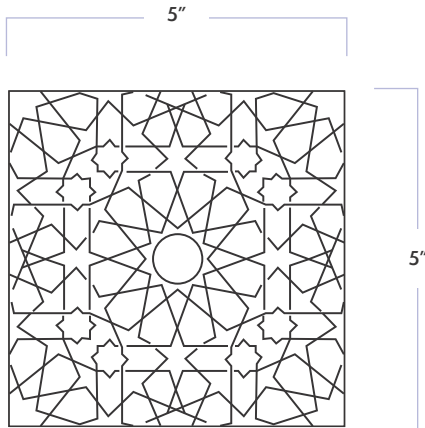

Gallerie ZLG™

5" x 5" Yassina Deco

DATE REVISED: MAY 2023

WALKER ZANGER™

MATERIAL	Ceramic
FINISH	Glazed
THICKNESS	1/2"
SHEET SIZE	4-9/10" x 4-9/10"
COVERAGE SQFT/PIECE	0.1682 SqFt
MOUNTING	Loose

AVAILABLE COLORS