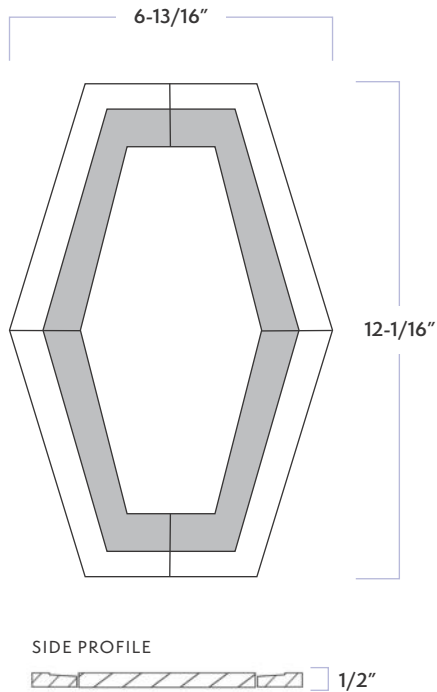

Studio Moderne™ Stone

Claremont Dimensional

DATE REVISED: MAY 2023

WALKER ZANGER™

MATERIAL	Natural Stone
FINISH	Honed
THICKNESS	3/8"
SHEET SIZE	12-1/16" x 6-13/16"
COVERAGE SQFT/PIECE	0.5651 SqFt
MOUNTING	Loose